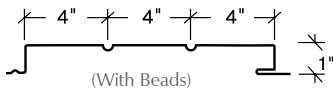

Architectural Panel Profiles

Artisan® Series