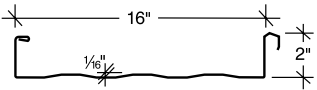

SuperLok®
Field Seamed System